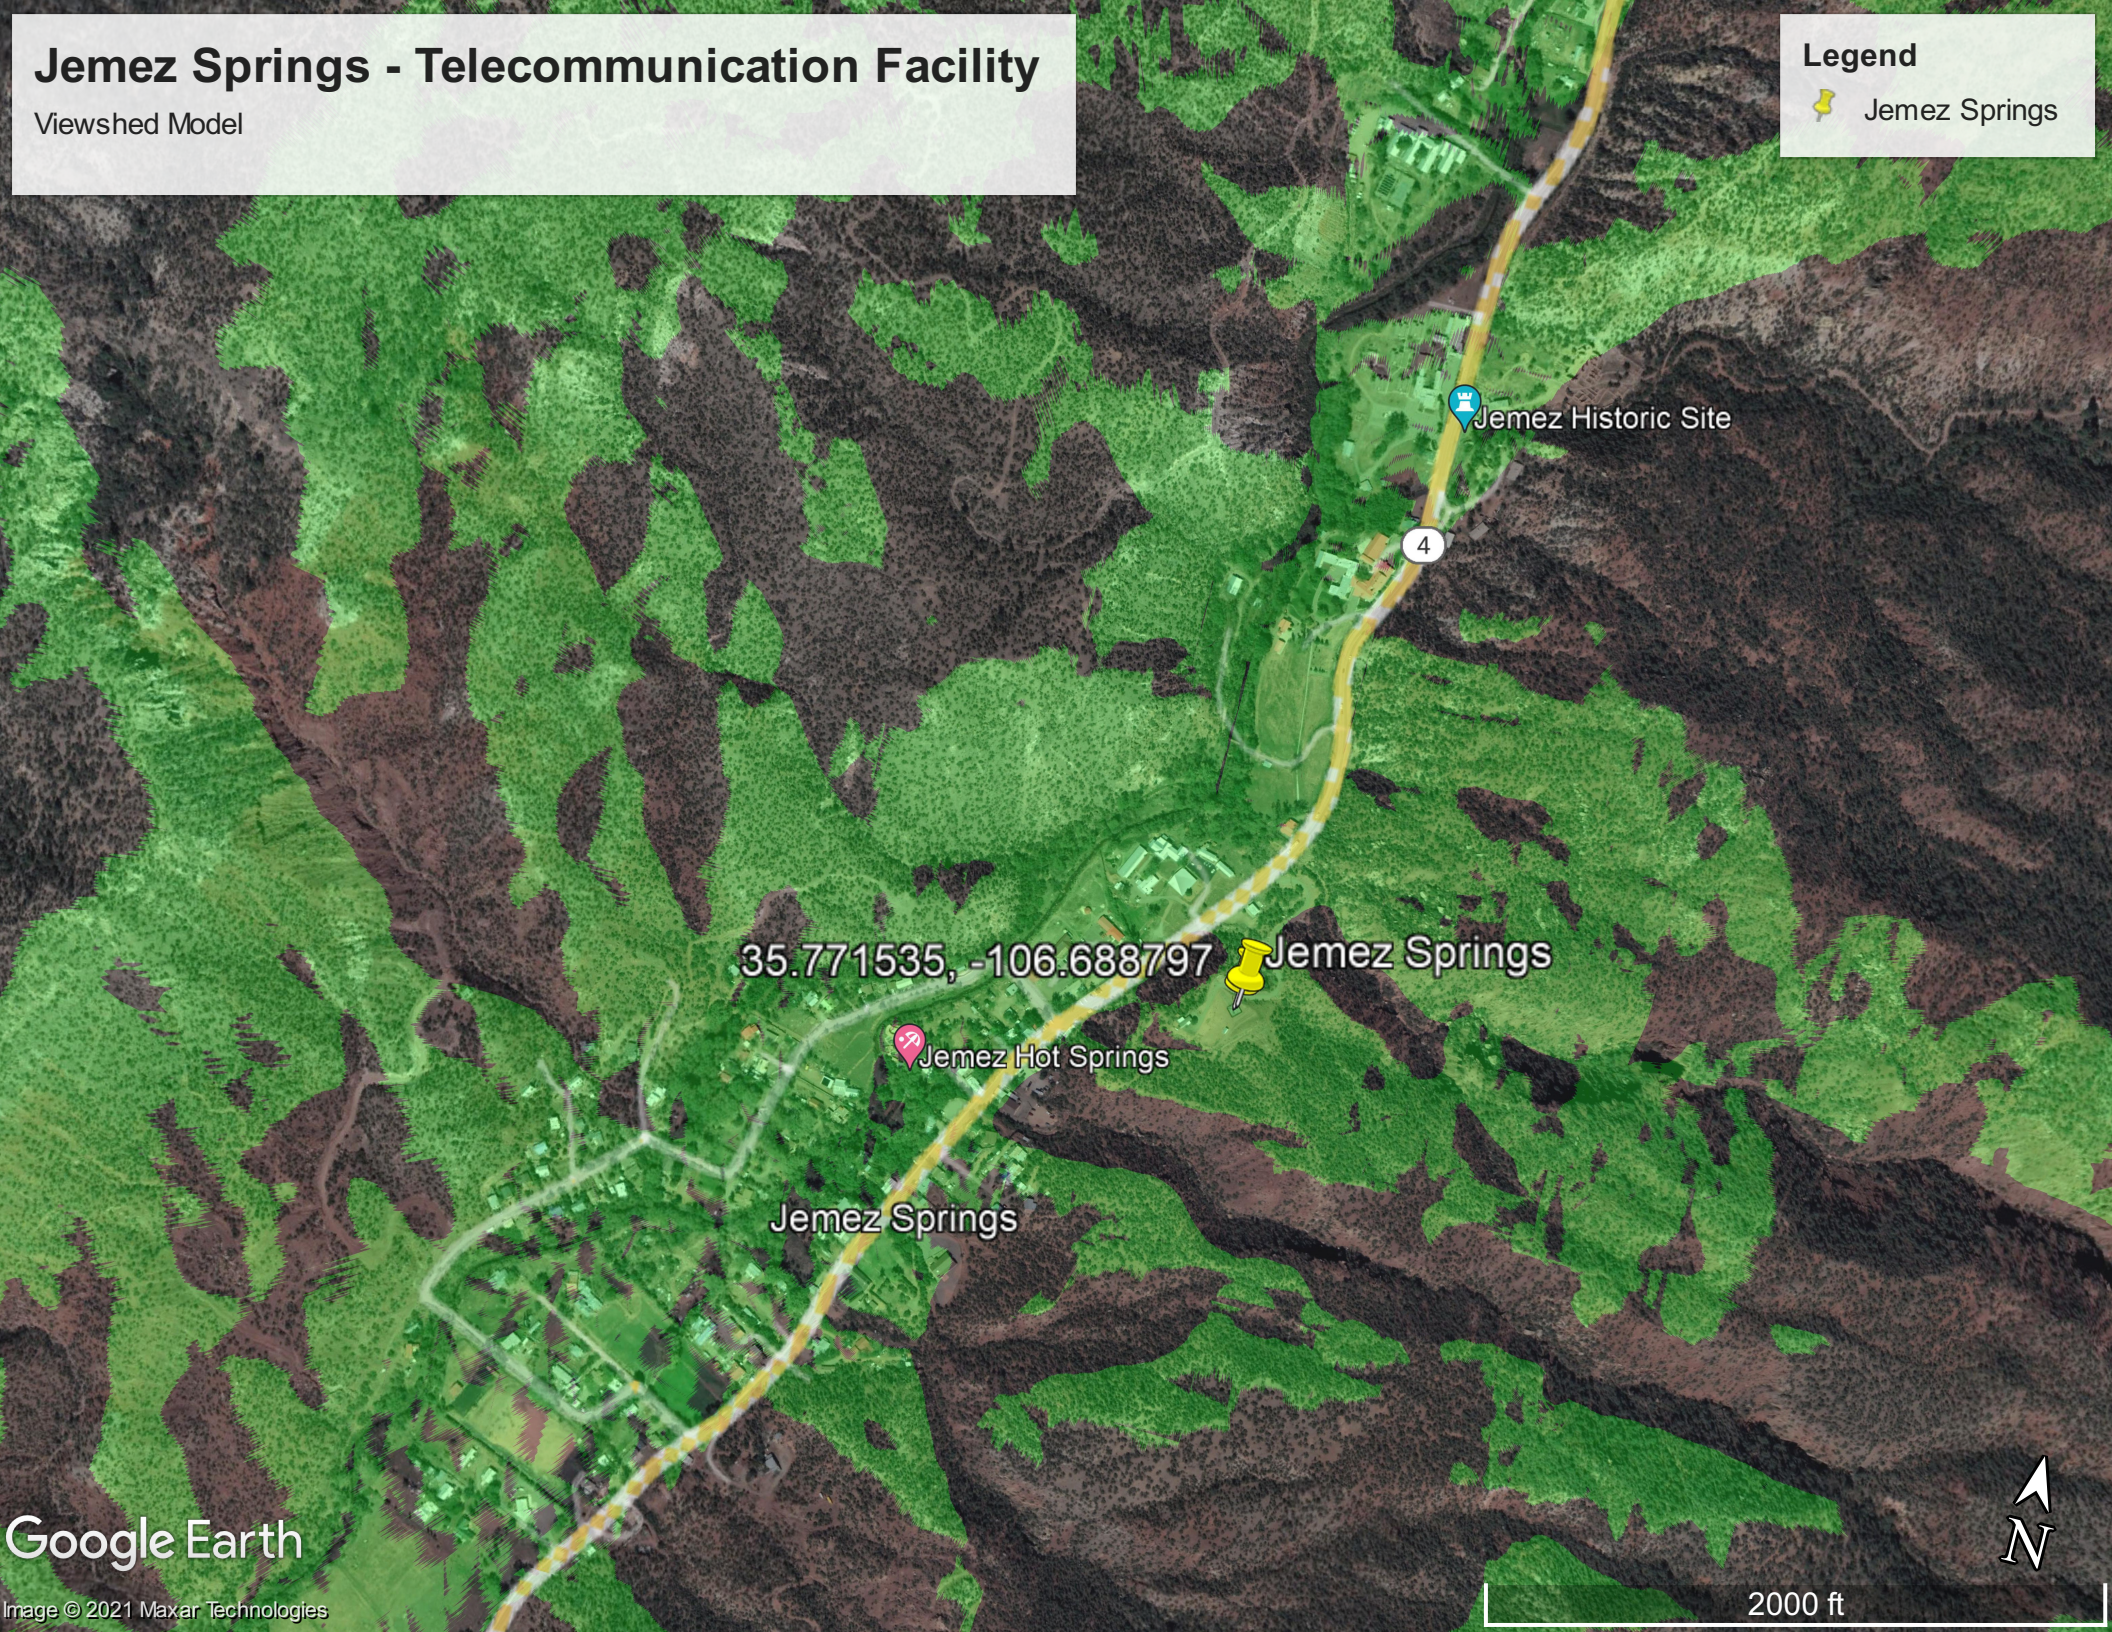

Jemez Springs - Telecommunication Facility

Viewshed Model

Legend

-  Jemez Springs

35.771535, -106.688797  Jemez Springs

 Jemez Hot Springs

 Jemez Historic Site

4

Jemez Springs